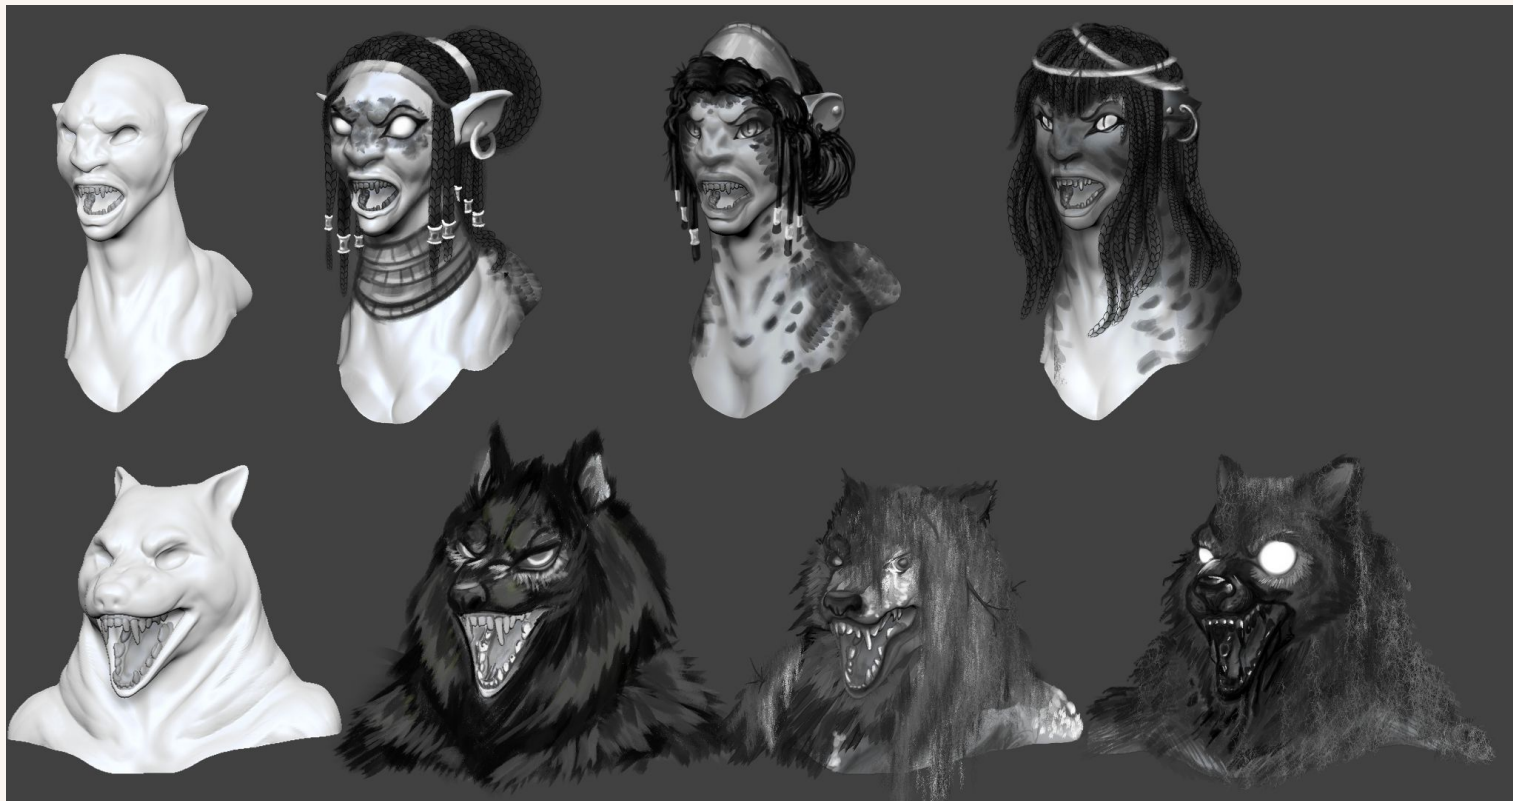

The Rugaru – A Shape-Shifting Beast of the Bayou

In the swamps of Louisiana, early settlers reported encountering the Rugaru, a shape-shifting cryptid that was said to turn into a werewolf-like creature under the full moon. Descriptions from the 19th century describe a creature with glowing eyes, sharp claws, and an insatiable thirst for blood. Witnesses claimed that it would stalk settlers through the bayou, preying on those who strayed too far.

Louisiana Folklore

Rougarou

- French Settlers when crossing the bayous came across a large figure in the distance. This figure had the body of a man, head of a wolf/dog, and glowing eyes. Rougarou is actually the extent of the French legend Loup-Garou which is another werewolf tale.
- Some say those can be cursed to become the Rougarou.

References

Drawover & Sculpt

Sculpt Variations Pt.1/2

Sculpt Variations Pt.2/2

Ancient Greek & Egypt Mythology

Sphinx

Greece:

- Portrayed more feminine with lion body
- Tells riddles and labeled as a monster
- Has wings

Egypt:

- Portrayed more masculine with lion body
- Labeled to be a guardian and royal
- Has no wings

References

Drawover & Sculpt

Sculpt Variations Pt.1/2

Sculpt Variations Pt. 2/2

All Variations

Zbrush Fall 2025