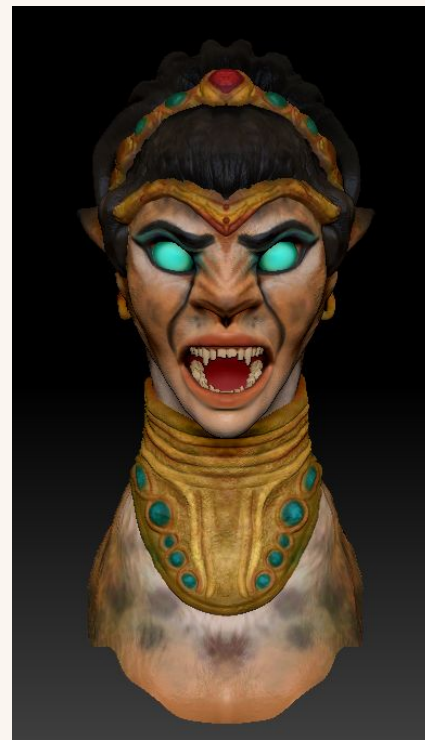

The Rugaru – A Shape-Shifting Beast of the Bayou

In the swamps of Louisiana, early settlers reported encountering the Rugaru, a shape-shifting cryptid that was said to turn into a werewolf-like creature under the full moon. Descriptions from the 19th century describe a creature with glowing eyes, sharp claws, and an insatiable thirst for blood. Witnesses claimed that it would stalk settlers through the bayou, preying on those who strayed too far.

Louisiana Folklore

Rougarou

- French Settlers when crossing the bayous came across a large figure in the distance. This figure had the body of a man, head of a wolf/dog, and glowing eyes. Rougarou is actually the extent of the French legend Loup-Garou which is another werewolf tale.
- Some say those can be cursed to become the Rougarou.

Egypt:

- Portrayed more masculine with lion body
- Labeled to be a guardian and royal
- Has no wings

References

Drawover & Sculpt

Sculpt Variations Pt.1/2

Sculpt Variations Pt. 2/2

All Variations

Zbrush Fall 2025

All stages of the project will
be recorded in this slide
show!

Senior Year

Stage 3: Sphinx's Beauty

Autumn Smith

References

Before

After

All Views