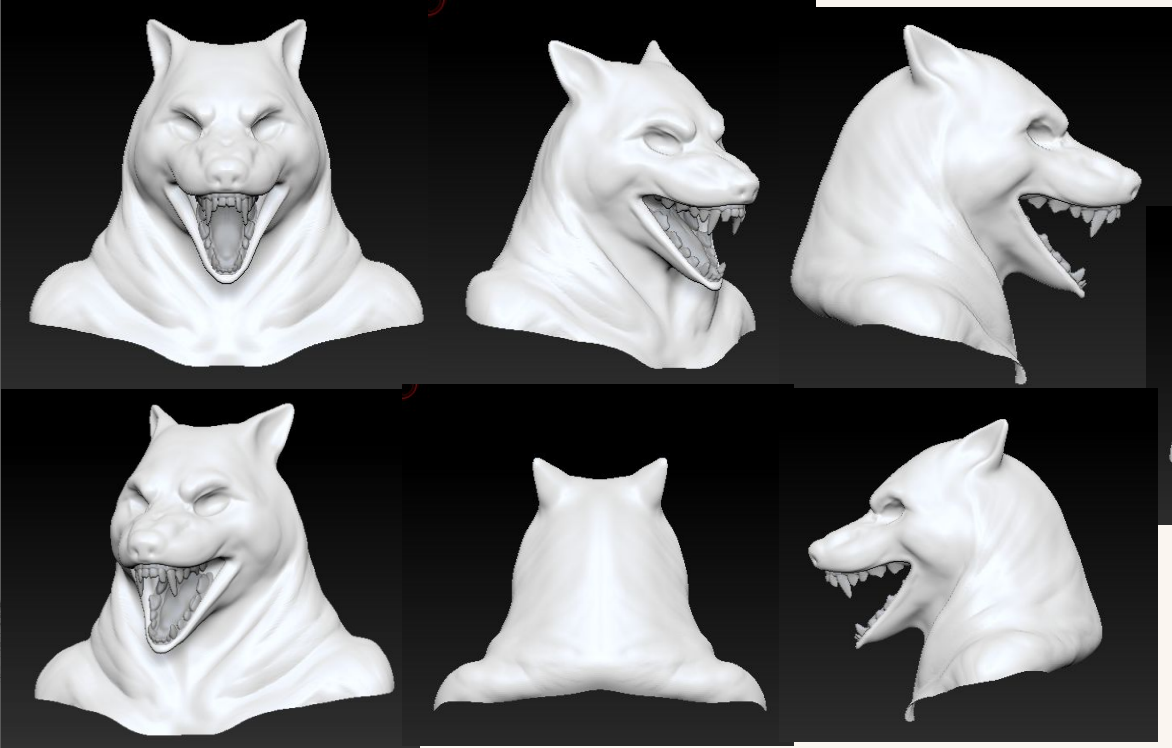

The Rugaru – A Shape-Shifting Beast of the Bayou

In the swamps of Louisiana, early settlers reported encountering the Rugaru, a shape-shifting cryptid that was said to turn into a werewolf-like creature under the full moon. Descriptions from the 19th century describe a creature with glowing eyes, sharp claws, and an insatiable thirst for blood. Witnesses claimed that it would stalk settlers through the bayou, preying on those who strayed too far.

Louisiana Folklore

Rougarou

- French Settlers when crossing the bayous came across a large figure in the distance. This figure had the body of a man, head of a wolf/dog, and glowing eyes. Rougarou is actually the extent of the French legend Loup-Garou which is another werewolf tale.
- Some say those can be cursed to become the Rougarou.

References

Drawover & Sculpt

Sculpt Variations Pt.1/2

Sculpt Variations Pt.2/2

Ancient Greek & Egypt Mythology

Sphinx

Greece:

- Portrayed more feminine with lion body
- Tells riddles and labeled as a monster
- Has wings

Egypt:

- Portrayed more masculine with lion body
- Labeled to be a guardian and royal
- Has no wings

References

Drawover & Sculpt

Sculpt Variations Pt.1/2

Sculpt Variations Pt. 2/2

All Variations

Zbrush Fall 2025