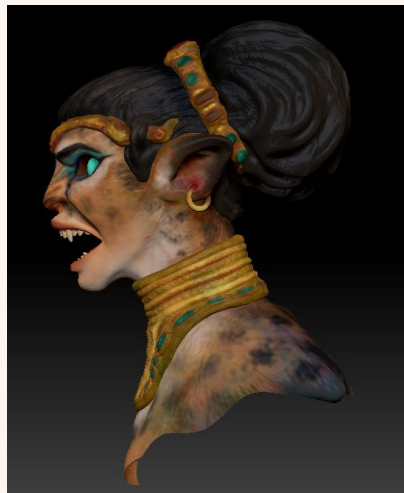

The Rugaru – A Shape-Shifting Beast of the Bayou

In the swamps of Louisiana, early settlers reported encountering the Rugaru, a shape-shifting cryptid that was said to turn into a werewolf-like creature under the full moon. Descriptions from the 19th century describe a creature with glowing eyes, sharp claws, and an insatiable thirst for blood. Witnesses claimed that it would stalk settlers through the bayou, preying on those who strayed too far.

Louisiana Folklore

Rougarou

- French Settlers when crossing the bayous came across a large figure in the distance. This figure had the body of a man, head of a wolf/dog, and glowing eyes. Rougarou is actually the extent of the French legend Loup-Garou which is another werewolf tale.
- Some say those can be cursed to become the Rougarou.

Egypt:

- Portrayed more masculine with lion body
- Labeled to be a guardian and royal
- Has no wings

References

Drawover & Sculpt

Sculpt Variations Pt.1/2

Sculpt Variations Pt. 2/2

All Variations

Zbrush Fall 2025

All stages of the project will
be recorded in this slide
show!

Senior Year

Stage 3: Sphinx's Beauty

Autumn Smith

References

Before

After

All Views