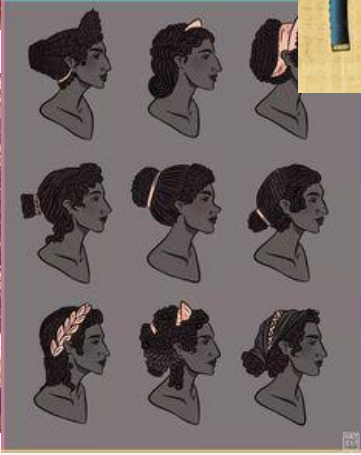

The Rugaru – A Shape-Shifting Beast of the Bayou

In the swamps of Louisiana, early settlers reported encountering the Rugaru, a shape-shifting cryptid that was said to turn into a werewolf-like creature under the full moon. Descriptions from the 19th century describe a creature with glowing eyes, sharp claws, and an insatiable thirst for blood. Witnesses claimed that it would stalk settlers through the bayou, preying on those who strayed too far.

Louisiana Folklore

Rougarou

- French Settlers when crossing the bayous came across a large figure in the distance. This figure had the body of a man, head of a wolf/dog, and glowing eyes. Rougarou is actually the extent of the French legend Loup-Garou which is another werewolf tale.
- Some say those can be cursed to become the Rougarou.

References

Drawover & Sculpt

Sculpt Variations Pt.1/2

Sculpt Variations Pt.2/2

Ancient Greek & Egypt Mythology

Sphinx

Greece:

- Portrayed more feminine with lion body
- Tells riddles and labeled as a monster
- Has wings

Egypt:

- Portrayed more masculine with lion body
- Labeled to be a guardian and royal
- Has no wings

References

Drawover & Sculpt

Sculpt Variations Pt.1/2

Sculpt Variations Pt. 2/2

All Variations

Zbrush Fall 2025